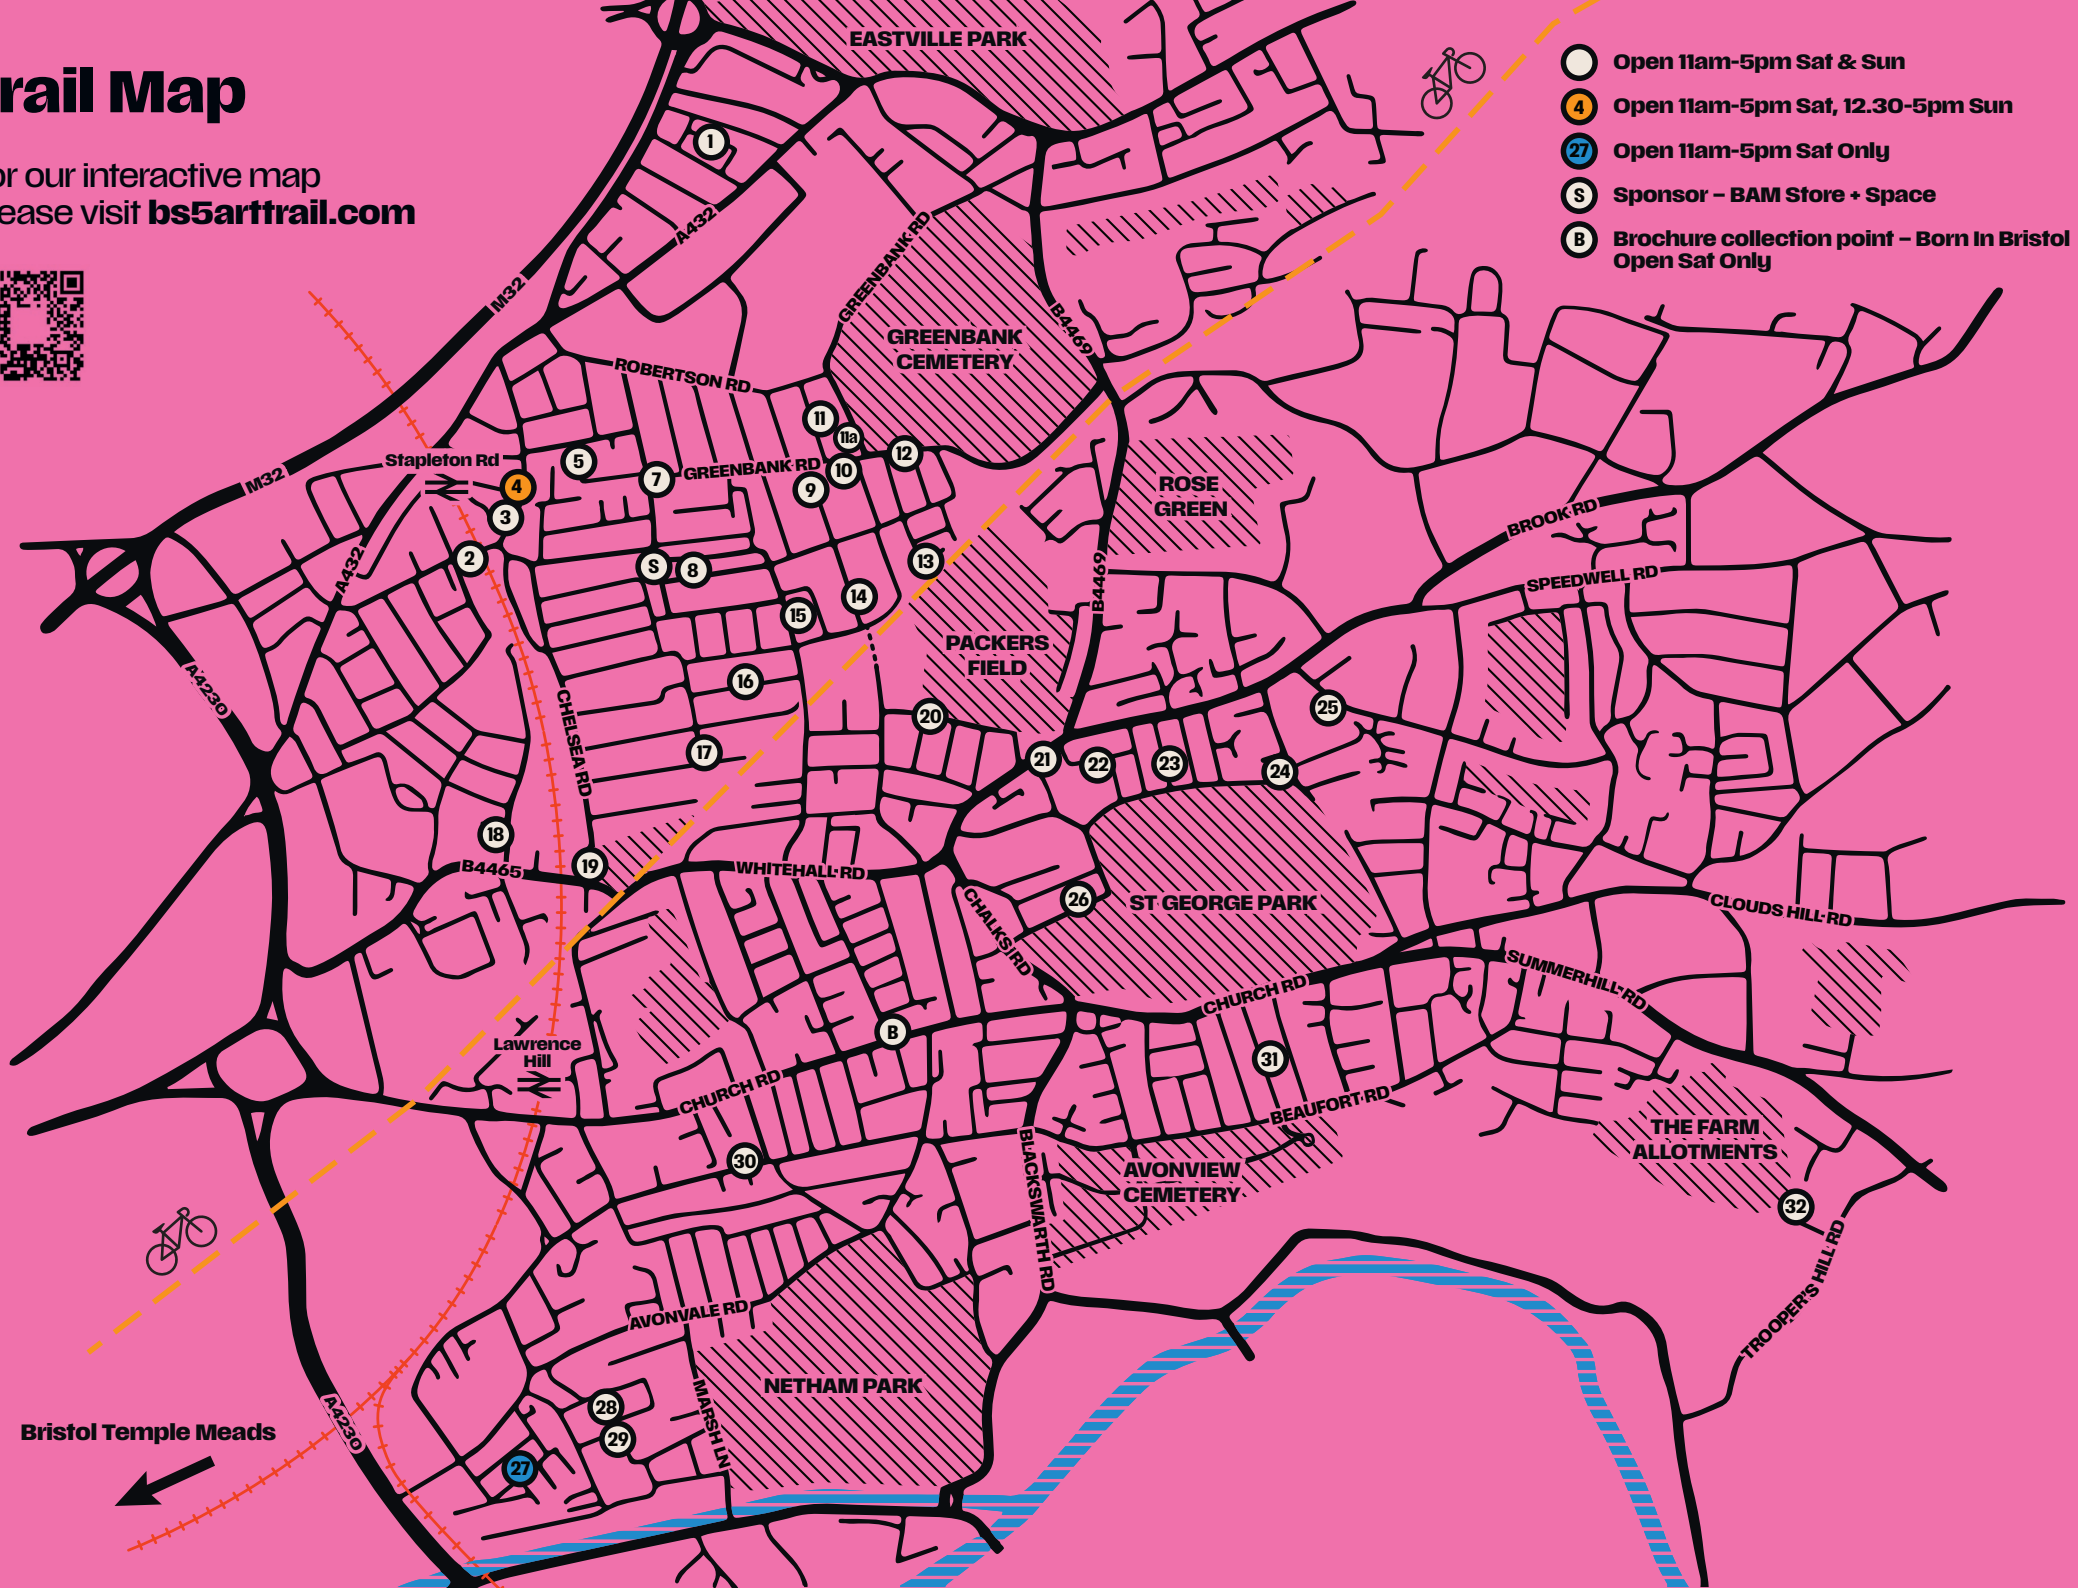

Trail Map

For our interactive map please visit bs5arttrail.com

- Open 11am-5pm Sat & Sun
- Open 11am-5pm Sat, 12.30-5pm Sun
- Open 11am-5pm Sat Only
- Sponsor - BAM Store + Space
- Brochure collection point - Born In Bristol Open Sat Only

EASTVILLE PARK

GREENBANK CEMETERY

ROSE GREEN

PACKERS FIELD

ST GEORGE PARK

AVONVIEW CEMETERY

NETHAM PARK

THE FARM ALLOTMENTS

Bristol Temple Meads